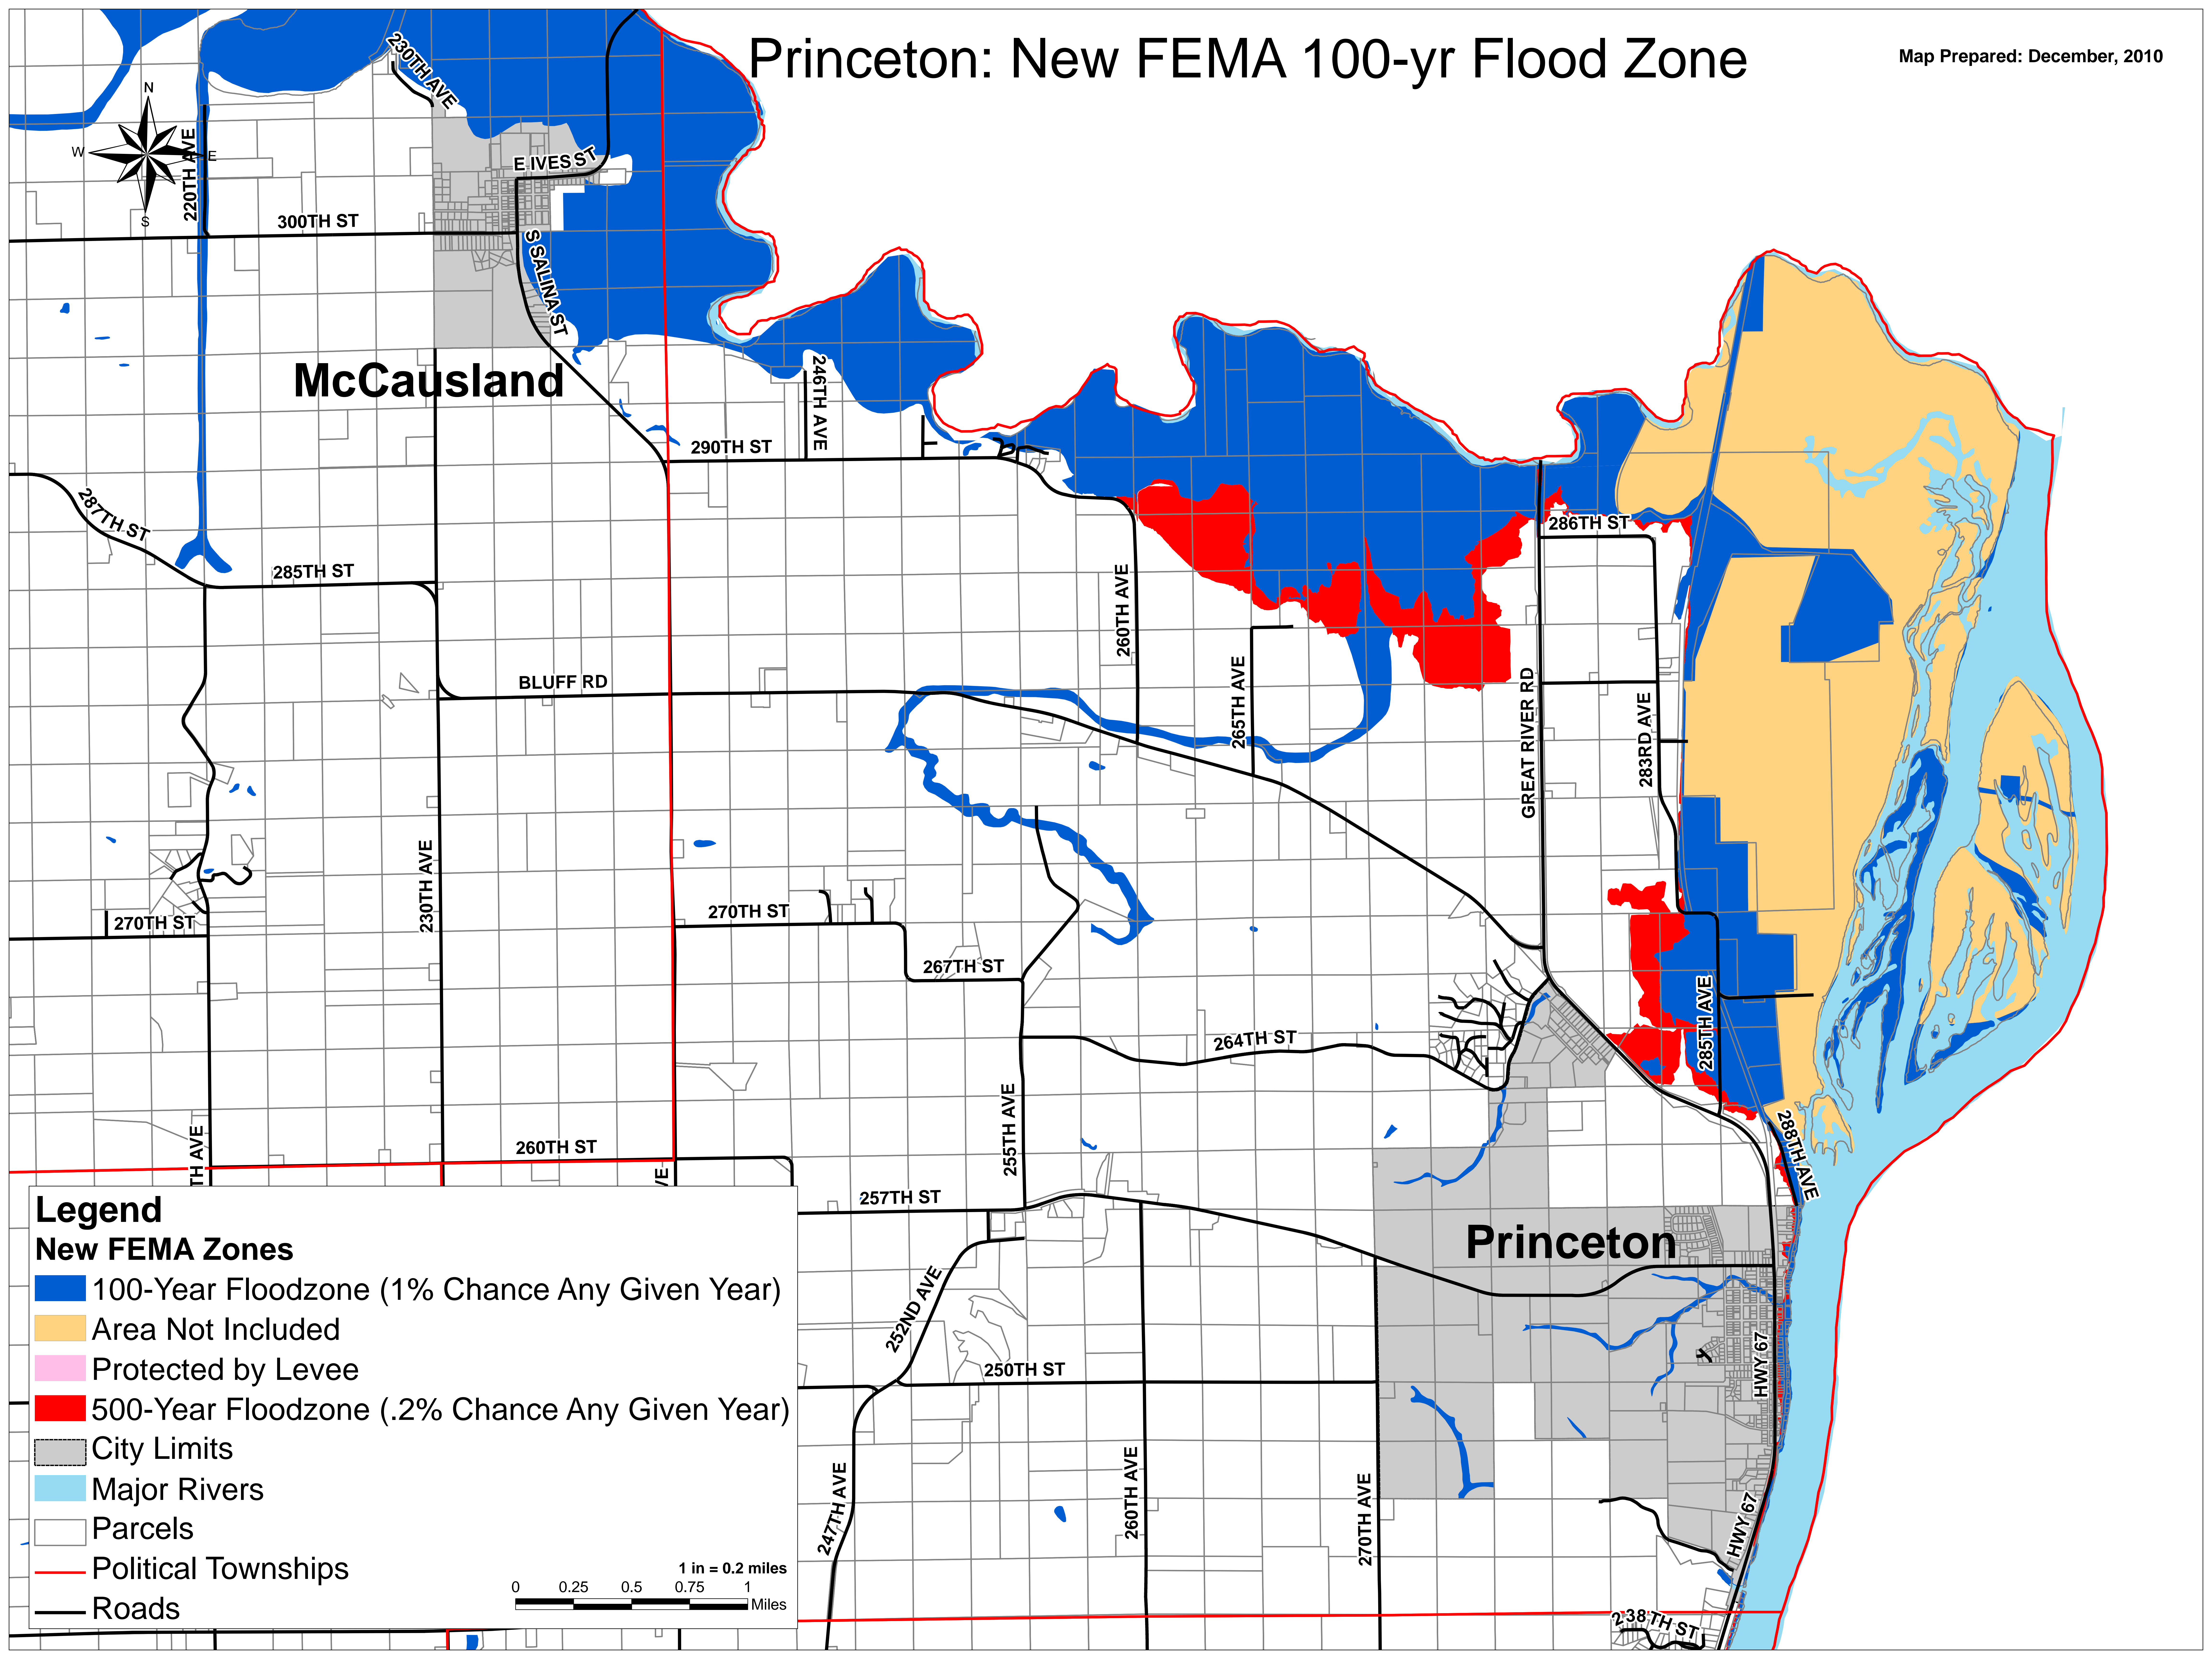

Princeton: New FEMA 100-yr Flood Zone

Map Prepared: December, 2010

Legend

New FEMA Zones

- 100-Year Floodzone (1% Chance Any Given Year)
- Area Not Included
- Protected by Levee
- 500-Year Floodzone (.2% Chance Any Given Year)
- City Limits
- Major Rivers
- Parcels
- Political Townships
- Roads